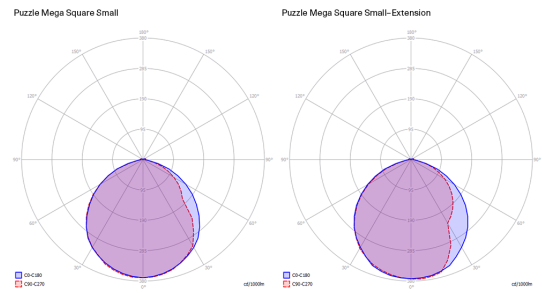

Puzzle Mega square small

LED
2700 K
3 x 16 W / 5100 lm
220-240 V
CRI 92
MacAdam 3-Step

Polar diagram

LED
3000 K
3 x 16 W / 5400 lm
220-240 V
CRI 92
MacAdam 3-Step

Options of Puzzle Mega