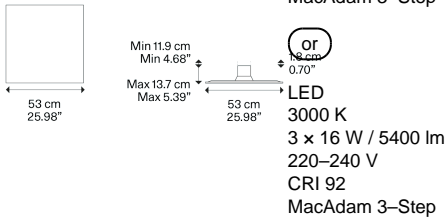

Puzzle Mega square small	Light source	Structure: Metal	Diffuser: MDF	Code 2700 K	Code 3000 K
	LED 2700 K 3 × 16 W / 5100 lm 220–240 V CRI 92 MacAdam 3–Step	<input type="radio"/> Matte White – 9016	<input type="radio"/> Matte White – 9016	167015	167016
	LED 3000 K 3 × 16 W / 5400 lm 220–240 V CRI 92 MacAdam 3–Step  LED included	<input type="radio"/>	<input type="radio"/>		

Net weight: 4.10 kg

Parcels: 2

IP20

Energy Saving

Dim Triac

Puzzle Mega square small

LED  
 2700 K  
 3 x 16 W / 5100 lm  
 220-240 V  
 CRI 92  
 MacAdam 3-Step

Polar diagram