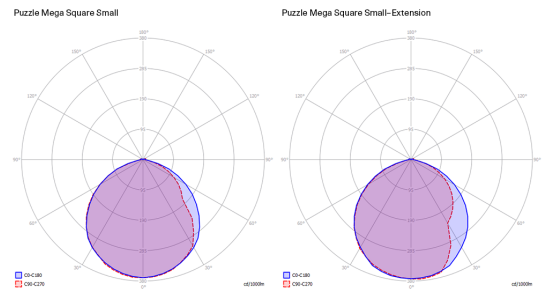

Puzzle Mega square small	Light source	Structure: Metal	Diffuser: MDF	Code 2700 K	Code 3000 K
	LED 2700 K 3 × 16 W / 5100 lm 220–240 V CRI 92 MacAdam 3–Step	<input type="radio"/> Matte White – 9016	<input type="radio"/> Matte White – 9016	167015	167016
	LED 3000 K 3 × 16 W / 5400 lm 220–240 V CRI 92 MacAdam 3–Step  LED included	<input type="radio"/>	<input type="radio"/>		

Net weight: 4.10 kg

Parcels: 2

IP20

Energy Saving

Dim Triac

Puzzle Mega square small

LED  
 2700 K  
 3 x 16 W / 5100 lm  
 220-240 V  
 CRI 92  
 MacAdam 3-Step

Polar diagram