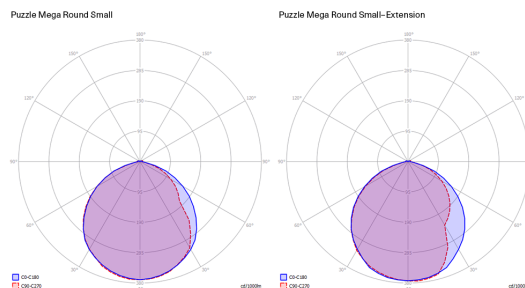

The LED-only light source contained in this fixture must only be replaced by the manufacturer, its support service or similarly qualified personnel.

Puzzle Mega round small

LED
 2700 K
 3 x 15 W / 5250 lm
 220-240 V
 CRI 92
 MacAdam 3-Step

Photometric data

LED
 3000 K
 3 x 15 W / 5550 lm
 220-240 V
 CRI 92
 MacAdam 3-Step

Options of Puzzle Mega

Puzzle Mega round large

Puzzle Mega square small

Puzzle Mega square large