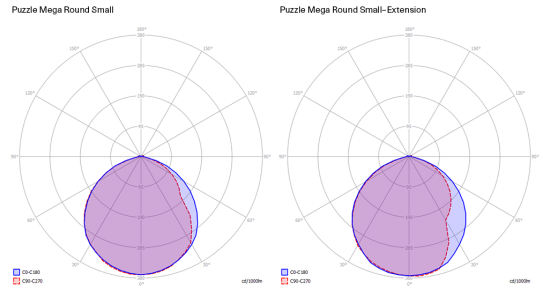

Puzzle Mega round small	Light source	Structure: Metal	Diffuser: MDF	Code 2700 K	Code 3000 K
	LED 2700 K 3 × 16 W / 5100 lm 220–240 V CRI 92 MacAdam 3–Step	 Matte White – 9016	 Matte White – 9016	167011	167012
	 LED 3000 K 3 × 16 W / 5400 lm 230–240 V CRI 92 MacAdam 3–Step				
	LED included				

Net weight: 3.80 kg

Parcels: 2

CE

IP20

Energy Saving

Dim Triac

EAC

Puzzle Mega round small

LED  
 2700 K  
 3 x 16 W / 5100 lm  
 220-240 V  
 CRI 92  
 MacAdam 3-Step

Polar diagram

LED  
 3000 K  
 3 x 16 W / 5400 lm  
 230-240 V  
 CRI 92  
 MacAdam 3-Step

Options of Puzzle Mega

Puzzle Mega round small - Renoir