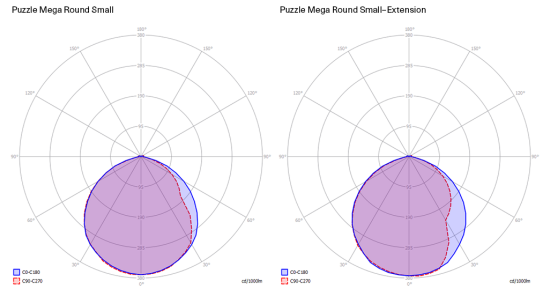

Puzzle Mega round small	Light source	Structure: Metal	Diffuser: MDF	Code 2700 K	Code 3000 K
	LED 2700 K 3 × 16 W / 5100 lm 220–240 V CRI 92 MacAdam 3–Step	 Matte White – 9016	 Matte White – 9016	167011	167012
	 LED 3000 K 3 × 16 W / 5400 lm 230–240 V CRI 92 MacAdam 3–Step				
	LED included				

Net weight: 3.80 kg

Parcels: 2

CE

IP20

Energy Saving

Dim Triac

EAC

Puzzle Mega round small

LED  
 2700 K  
 3 x 16 W / 5100 lm  
 220-240 V  
 CRI 92  
 MacAdam 3-Step

Polar diagram

LED  
 3000 K  
 3 x 16 W / 5400 lm  
 230-240 V  
 CRI 92  
 MacAdam 3-Step

Options of Puzzle Mega

Puzzle Mega round small - Renoir