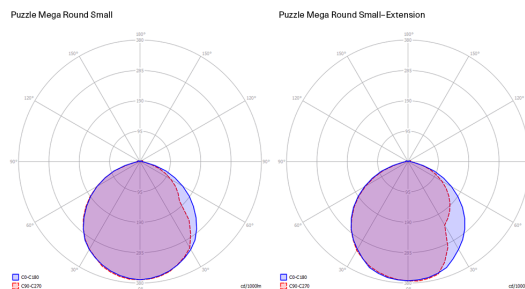

Puzzle Mega round small	Light source	Structure: Metal	Diffuser: MDF	Code 2700 K	Code 3000 K
	LED 2700 K 3 x 15 W / 5250 lm 220–240 V CRI 92 MacAdam 3–Step	Matte White – 9016 Matte White – 9016 Matte White – 9016 Matte White – 9016	Matte White – 9016 Matte Black – 9005 Taupe Red	16741 1027 16741 2027 16741 3927 16741 6027	16741 1030 16741 2030 16741 3930 16741 6030
	LED 3000 K 3 x 15 W / 5550 lm 220–240 V CRI 92 MacAdam 3–Step				
	LED included				

Photometric data

LED
 3000 K
 3 x 15 W / 5550 lm
 220-240 V
 CRI 92
 MacAdam 3-Step

Options of Puzzle Mega

Puzzle Mega round large

Puzzle Mega square small

Puzzle Mega square large