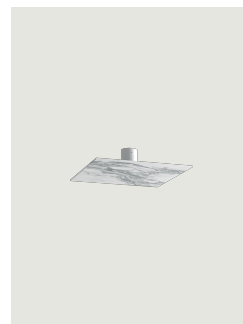

Puzzle Mega round small	Light source	Structure: Metal	Diffuser: MDF	Code 2700 K	Code 3000 K
	LED 2700 K 3 × 16 W / 5100 lm 220–240 V CRI 92 MacAdam 3–Step	 Matte White – 9016	 Matte White – 9016	167011	167012
	 LED 3000 K 3 × 16 W / 5400 lm 230–240 V CRI 92 MacAdam 3–Step				
	LED included				

LED  
 2700 K  
 3 x 16 W / 5100 lm  
 220-240 V  
 CRI 92  
 MacAdam 3-Step

Polar diagram

LED  
 3000 K  
 3 x 16 W / 5400 lm  
 230-240 V  
 CRI 92  
 MacAdam 3-Step

Options of Puzzle Mega

Puzzle Mega round small - Renoir

Puzzle Mega round large - Renoir

Puzzle Mega round large

Puzzle Mega square small - Renoir