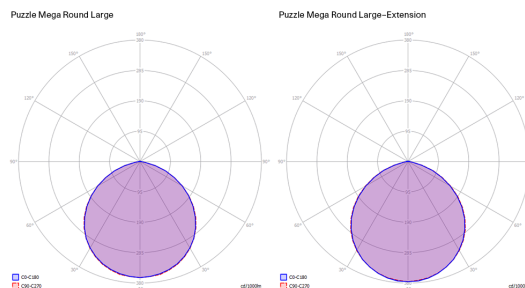

Puzzle Mega round large -  
Renoir

Light source

LED  
2700 K  
4 × 16 W / 6800 lm  
220–240 V  
CRI 92  
MacAdam 3–Step

Structure: Metal

● Matte White – 9016

Diffuser: Fine Porcelain  
Stoneware

● Renoir by Infinity™

Dim Triac

EAC

Puzzle Mega round large - Renoir

LED  
 2700 K  
 4 x 16 W / 6800 lm  
 220-240 V  
 CRI 92  
 MacAdam 3-Step

Polar diagram

LED  
 3000 K  
 4 x 16 W / 7200 lm  
 220-240 V  
 CRI 92  
 MacAdam 3-Step

Options of Puzzle Mega