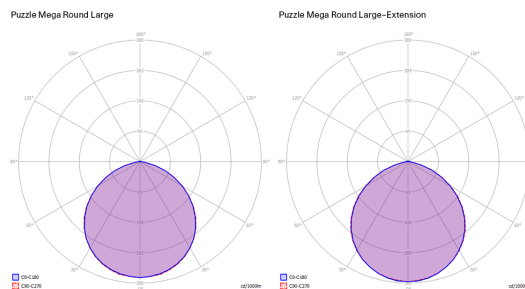

Puzzle Mega round large -  
Renoir

Light source

LED  
2700 K  
4 × 16 W / 6800 lm  
220–240 V  
CRI 92  
MacAdam 3–Step

Structure: Metal

● Matte White – 9016

Diffuser: Fine Porcelain  
Stoneware

● Renoir by Infinity™

Code  
2700 K

167003

Code  
3000 K

167004

Min 11.7 cm  
Min 4.60"

Max 13.5 cm  
Max 5.31"

or

1.8 cm  
0.70"

LED

3000 K  
4 × 16 W / 7200 lm  
220–240 V  
CRI 92  
MacAdam 3–Step

LED included

Net weight: 11.00 kg

Parcels: 2

CE

IP20

Energy Saving

Dim Triac

EAC

Puzzle Mega round large - Renoir

LED  
 2700 K  
 4 x 16 W / 6800 lm  
 220-240 V  
 CRI 92  
 MacAdam 3-Step

Polar diagram

LED  
 3000 K  
 4 x 16 W / 7200 lm  
 220-240 V  
 CRI 92  
 MacAdam 3-Step