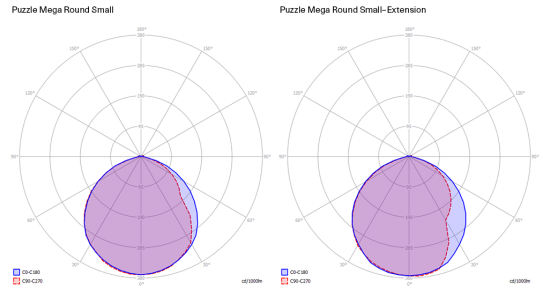

● Renoir by Infinity™

167001

167002

Min 11.7 cm
Min 4.60"

Max 13.5 cm
Max 5.31"

or

1.8 cm

0.70"

LED
3000 K
3 × 16 W / 5400 lm
230–240 V
CRI 92
MacAdam 3–Step

LED included

Net weight: 5.60 kg

Parcels: 2

IP20

Energy Saving

Dim Triac

Puzzle Mega round small - Renoir

LED
 2700 K
 3 x 16 W / 5100 lm
 220-240 V
 CRI 92
 MacAdam 3-Step

Polar diagram

LED
 3000 K
 3 x 16 W / 5400 lm
 230-240 V
 CRI 92
 MacAdam 3-Step

Options of Puzzle Mega

Puzzle Mega round small

Puzzle Mega round large - Renoir