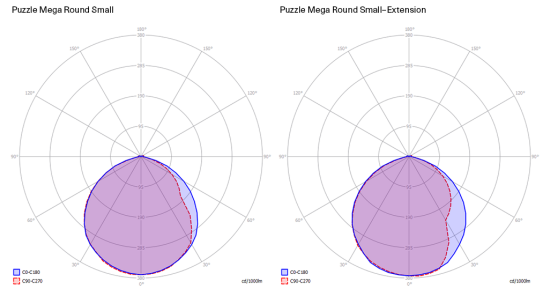

● Renoir by Infinity™

167001

167002

Min 11.7 cm
Min 4.60"

Max 13.5 cm
Max 5.31"

or

1.8 cm

0.70"

LED
3000 K
3 × 16 W / 5400 lm
230–240 V
CRI 92
MacAdam 3–Step

LED included

Net weight: 5.60 kg

Parcels: 2

IP20

Energy Saving

Dim Triac

Puzzle Mega round small - Renoir

LED
 2700 K
 3 x 16 W / 5100 lm
 220-240 V
 CRI 92
 MacAdam 3-Step

Polar diagram

LED
 3000 K
 3 x 16 W / 5400 lm
 230-240 V
 CRI 92
 MacAdam 3-Step

Options of Puzzle Mega

Puzzle Mega round small

Puzzle Mega round large - Renoir