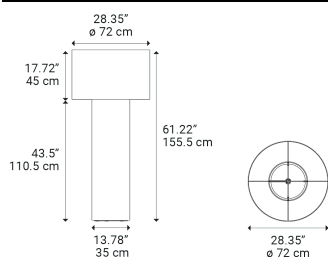

Pipe Medium

Light source

LED E27
2 max 25 W

Diffuser: Linen

White

Black

Code

50772 1000

50772 2000

Net weight: 9.00 kg

Parcels: 3

CE

IP20

Energy Saving

Dim

ERC