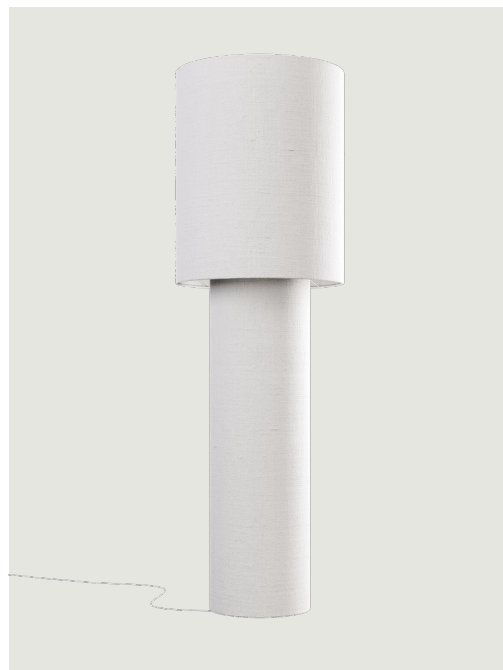

Pipe

Model Pipe Large

Pipe was born from Diesel's research in the world of fabrics and is available in bleached raw linen or with printed patterns.

The irregular weave transforms into a luminous décor, adding further emotion to the fabric and revolutionizing the traditional lampshade.

Pipe Large

Light source

LED E27
2 max 25 W

Diffuser: Linen

 White

 Black

Code

50773 1000

50773 2000

Net weight: 8.50 kg

Parcels: 3

CE

IP20

Energy Saving 

Dim 

ERC