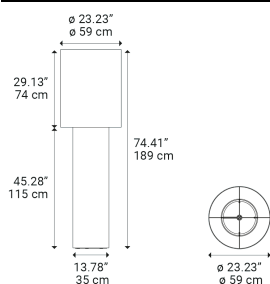

Pipe Large

Light source

LED E27
2 max 25 W

Diffuser: Linen

 White

 Black

Code

50773 1000

50773 2000

Net weight: 8.50 kg

Parcels: 3

CE

IP20

Energy Saving 

Dim 

ERC