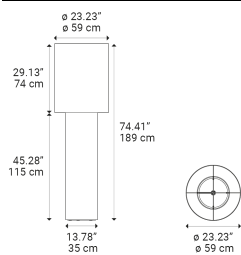

Pipe Large

Light source

LED E27
2 max 25 W

Diffuser: Linen

- White
- Black

Code

50773 1000

50773 2000

Net weight: 8.50 kg

Parcels: 3

IP20

Energy Saving 

 DIM

Options of Pipe

Pipe Medium