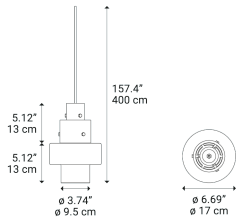

Gask

Light source

LED E14
1 max 15 W

Structure: Metal

-  Black
-  Black

Diffuser: Blown glass

-  Transparent
-  Army Green

Code

50620 0000
50620 7100

Net weight: 3.77 kg

Parcels: 2

IP20

Energy Saving 

Dim 