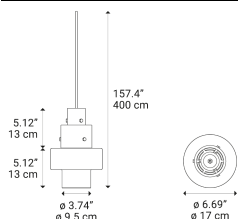

Gask

Light source

LED E14
1 max 15 W

Structure: Metal

-  Black
-  Black

Diffuser: Blown glass

-  Transparent
-  Army Green

Code

50620 0000
50620 7100

Net weight: 3.77 kg

Parcels: 2

IP20

Energy Saving 

Dim 