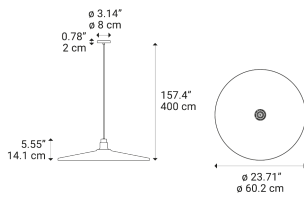

Vinyl

Model Vinyl large

Its dynamic design makes this decorative lamp perfect for public spaces.
Spin the vinyl and enjoy the light!

Vinyl large

Light source

LED E27 G95
1 max 25 W

Structure: Metal

- Black
- Black

Diffuser: Metal

- Silver
- Deep Black

Code

50822 4100

50822 2900

Net weight: 2.00 kg

Parcels: 2

Options of Vinyl

Vinyl small

Vinyl small

Vinyl large