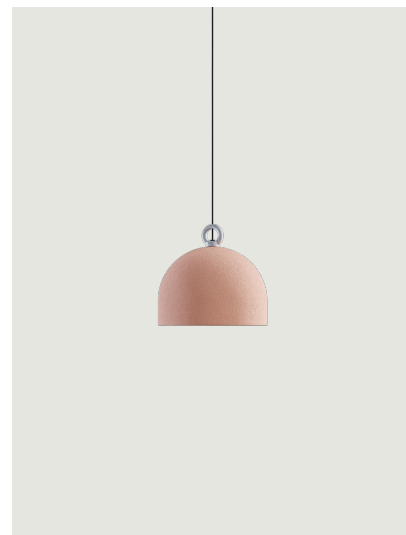

Urban Concrete

Model Urban Concrete 25

Thanks to the contrast between the three cement finishes – *soft gray*, *tough gray* and *pink dust* – and the pure white of the diffuser's internal surface, Urban Concrete gives a touch of material appeal and sophistication to any interior.

Urban Concrete 25

Light source

LED E27
1 max 25 W

Inside diffuser: Metal

-  White
-  White
-  White

Outside diffuser: Metal

-  Pink Dust
-  Tough Gray
-  Soft Gray

Code