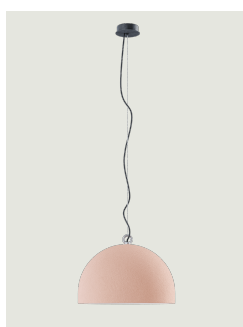

Options of Urban Concrete

Urban Concrete 50