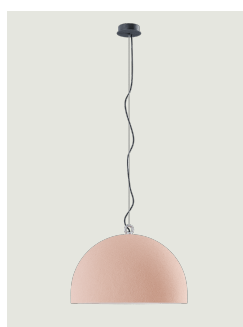

Urban Concrete

Model Urban Concrete 25

Thanks to the contrast between the three cement finishes – *soft gray*, *tough gray* and *pink dust* – and the pure white of the diffuser's internal surface, Urban Concrete gives a touch of material appeal and sophistication to any interior.

Urban Concrete 25

Light source

LED E27
1 max 25 W

Inside diffuser: Metal

-  White
-  White
-  White

Outside diffuser: Metal

-  Pink Dust
-  Tough Gray
-  Soft Gray

Code

50210 6100
50210 3100
50210 3000

Net weight: 1.45 kg

Parcels: 1

IP20

Energy Saving 

Dim 

Options of Urban Concrete

Urban Concrete 50