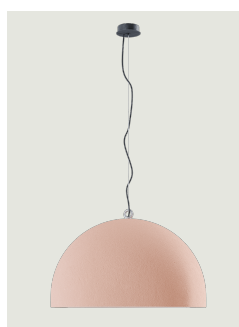

Urban Concrete 80