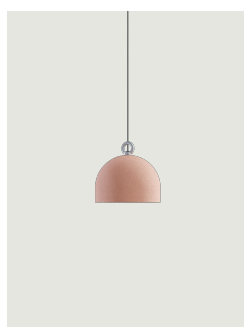

Options of Urban Concrete

Urban Concrete 25