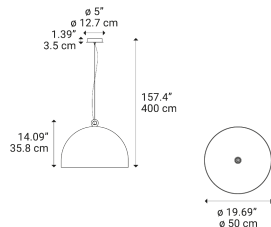

Urban Concrete 50

Light source

LED E27 G95
1 max 25 W

Inside diffuser: Metal

- White
- White
- White

Outside diffuser: Metal

- Pink Dust
- Tough Gray
- Soft Gray

Code

- 50221 6100
- 50221 3100
- 50221 3000

Net weight: 5.50 kg

Parcels: 1

IP20

Energy Saving

Dim

Options of Urban Concrete

Urban Concrete 25