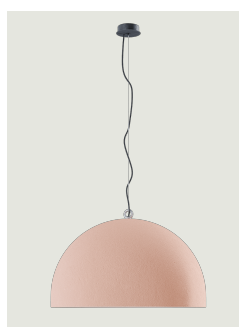

Urban Concrete 80