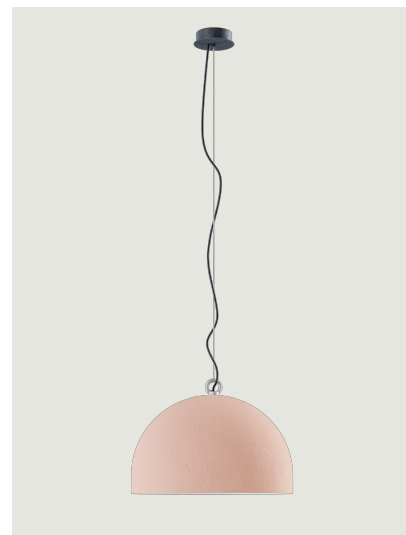

Urban Concrete Model Urban Concrete 50

Thanks to the contrast between the three cement finishes – *soft gray*, *tough gray* and *pink dust* – and the pure white of the diffuser’s internal surface, Urban Concrete gives a touch of material appeal and sophistication to any interior.

Urban Concrete 50

Light source

LED E27 G95
1 max 25 W

Inside diffuser: Metal

- White
- White
- White

Outside diffuser: Metal

- Pink Dust
- Tough Gray
- Soft Gray

Code