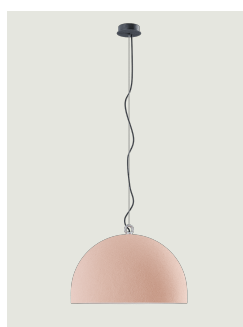

Urban Concrete Model Urban Concrete 50

Thanks to the contrast between the three cement finishes – *soft gray*, *tough gray* and *pink dust* – and the pure white of the diffuser’s internal surface, Urban Concrete gives a touch of material appeal and sophistication to any interior.

Urban Concrete 50

Light source

LED E27 G95
1 max 25 W

Inside diffuser: Metal

- White
- White
- White

Outside diffuser: Metal

- Pink Dust
- Tough Gray
- Soft Gray

Code

- 50221 6100
- 50221 3100
- 50221 3000

Net weight: 5.50 kg

Parcels: 1

IP20

Energy Saving

Dim

Options of Urban Concrete

Urban Concrete 25