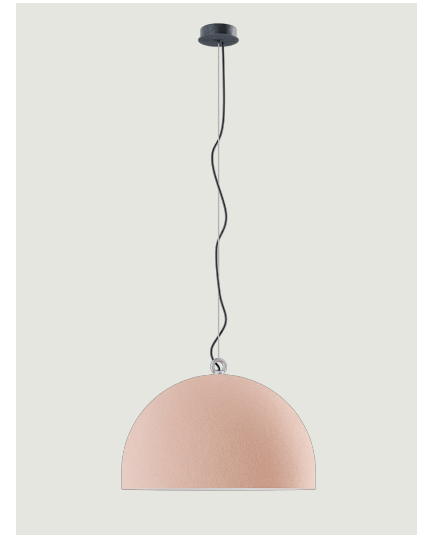

### Model Urban Concrete 60

Thanks to the contrast between the three cement finishes – *soft gray*, *tough gray* and *pink dust* – and the pure white of the diffuser's internal surface, Urban Concrete gives a touch of material appeal and sophistication to any interior.

#### Urban Concrete 60

#### Inside diffuser: Metal

- White
- White
- White

#### Outside diffuser: Metal

- Pink Dust
- Tough Gray
- Soft Gray