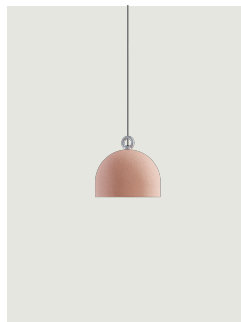

Options of Urban Concrete

Urban Concrete 25