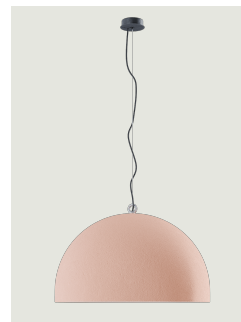

Urban Concrete 80