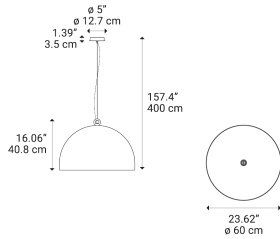

#### Light source

LED E27 G95  
1 max 25 W