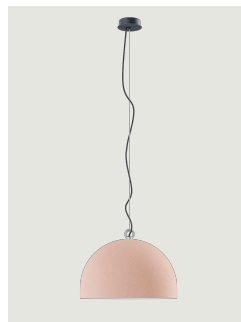

Urban Concrete 50