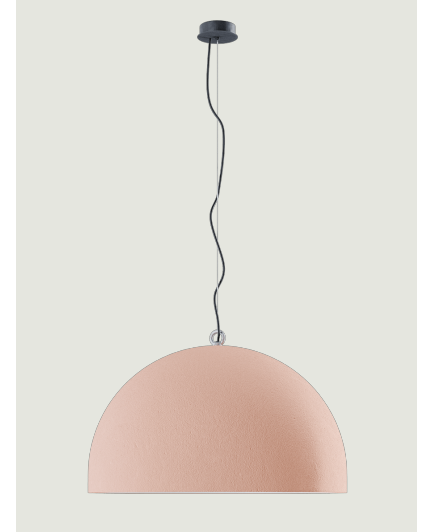

Urban Concrete

Model Urban Concrete 80

Thanks to the contrast between the three cement finishes – *soft gray*, *tough gray* and *pink dust* – and the pure white of the diffuser's internal surface, Urban Concrete gives a touch of material appeal and sophistication to any interior.

Urban Concrete 80

Light source

LED E27 G95
1 max 25 W

Inside diffuser: Metal

- White
- White
- White

Outside diffuser: Metal

- Pink Dust
- Tough Gray
- Soft Gray

Code