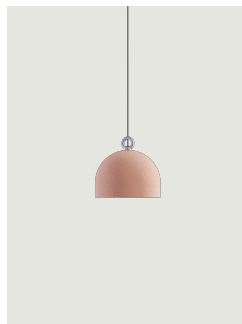

Options of Urban Concrete

Urban Concrete 25