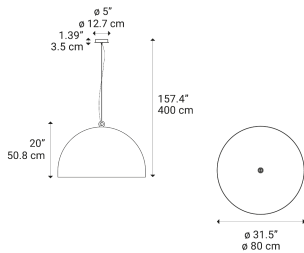

Urban Concrete 80

Light source

LED E27 G95
1 max 25 W

Inside diffuser: Metal

- White
- White
- White

Outside diffuser: Metal

- Pink Dust
- Tough Gray
- Soft Gray

Code

50223 6100
50223 3100
50223 3000

Net weight: 15.50 kg

Parcels: 1

IP20

Energy Saving 

Dim 

Options of Urban Concrete

Urban Concrete 25