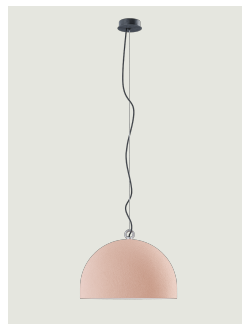

Urban Concrete 50