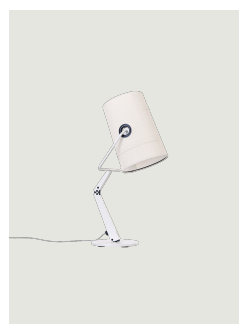

### Model Fork

Just like when you turn on a lamp inside a camping tent, the light inside the diffuser highlights the patchwork structure and enhances the texture of the canvas with visible stitching as in jeans.

The linen cotton diffuser, available in ivory and gray, creates a warm and soft lighting effect. 360° adjustable thanks to the gunmetal colored brass eyelets in strong material contrast with the softness of the fabric, the diffuser allows the light beam to be directed at will.

### Options of Fork

Fork small

Fork Large

Fork