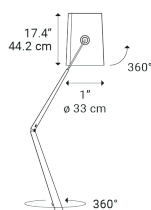

#### Light source

LED E27  
2 max 25 W  
(Max Ø 65 mm)