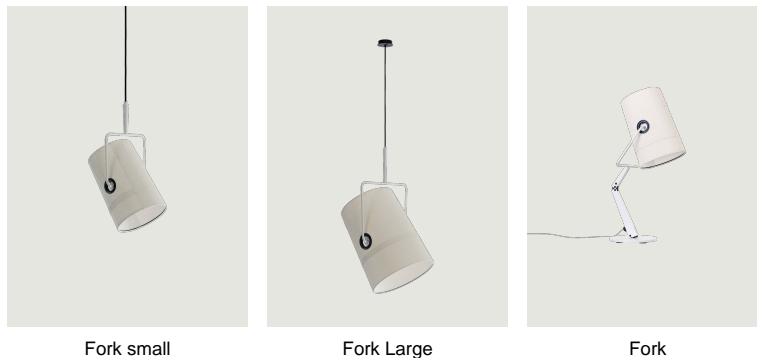

Options of Fork

Fork small

Fork Large

Fork