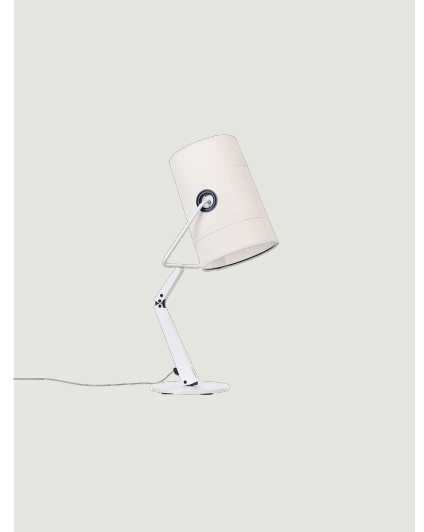

## Fork Model Fork

Just like when you turn on a lamp inside a camping tent, the light inside the diffuser highlights the patchwork structure and enhances the texture of the canvas with visible stitching as in jeans.

The linen cotton diffuser, available in ivory and gray, creates a warm and soft lighting effect. 360° adjustable thanks to the gunmetal colored brass eyelets in strong material contrast with the softness of the fabric, the diffuser allows the light beam to be directed at will.

### Light source

LED E14  
1 max 15 W  
(W / L Max 90 mm)

### Diffuser: Cotton-linen

-  Ivory
-  Gray
-  Ivory
-  Gray