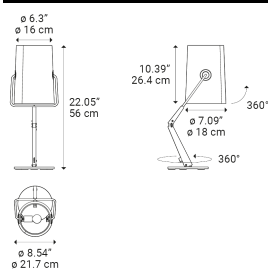

Fork

Light source

LED E14
1 max 15 W
(W / L Max 90 mm)

Structure: Metal

-  Ivory
-  Ivory
-  Anthracite
-  Anthracite

Diffuser: Cotton-linen

-  Ivory
-  Gray
-  Ivory
-  Gray

Code

50580 5400
50580 2600
50580 5300
50580 2500

Net weight: 2.85 kg

Parcels: 2

IP20

Energy Saving 

Options of Fork

Fork small

Fork Large