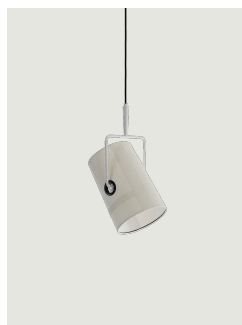

## Fork Model Fork

Just like when you turn on a lamp inside a camping tent, the light inside the diffuser highlights the patchwork structure and enhances the texture of the canvas with visible stitching as in jeans.

The linen cotton diffuser, available in ivory and gray, creates a warm and soft lighting effect. 360° adjustable thanks to the gunmetal colored brass eyelets in strong material contrast with the softness of the fabric, the diffuser allows the light beam to be directed at will.

### Diffuser: Cotton-linen

-  Ivory
-  Gray
-  Ivory
-  Gray

### Options of Fork

Fork small

Fork Large

Fork