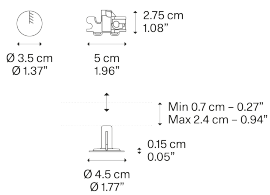

Recessed Micro

System

Recessed System

Structure: Methacrylate

Code

	Matte White – 9010	R01L01 1000
	Matte Black – 9005	R01L01 2000
	Chrome	R01L01 4000

Net weight: 0.03 kg

Parcels: 1