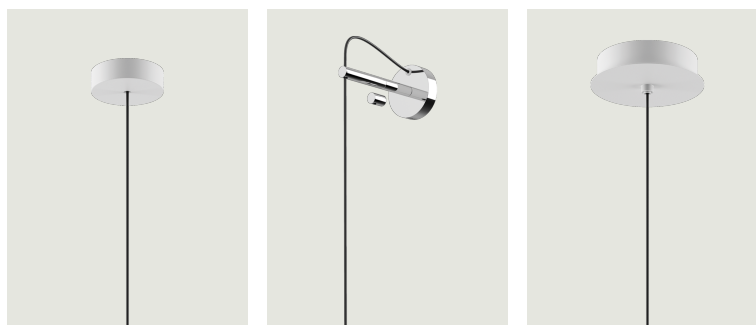

Single Canopies

Model Recessed Micro

Single canopies are ideal for highlighting the corner of a room or enhancing single light sources. They can also be used to create multiple custom combinations on high ceilings or in situations which do not allow lights to be grouped in a cluster.

Recessed Micro

System

Recessed System

Structure: Methacrylate

Code

	Matte White – 9010	R01L01 1000
	Matte Black – 9005	R01L01 2000
	Chrome	R01L01 4000

Net weight: 0.03 kg

Parcels: 1

IP20

Options of Single Canopies

Single Mini

Wall Standard

Single Standard