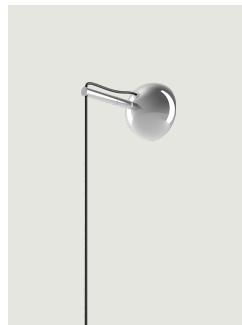

### Model Recessed Micro

Single canopies are ideal for highlighting the corner of a room or enhancing single light sources. They can also be used to create multiple custom combinations on high ceilings or in situations which do not allow lights to be grouped in a cluster.

#### Code

	Matte White – 9010	R01L01 1000
	Matte Black – 9005	R01L01 2000
	Chrome	R01L01 4000

Net weight: 0.03 kg

Parcels: 1

IP20

### Options of Single Canopies

Single Mini

Wall Standard

Single Standard