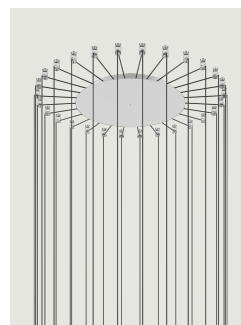

Radial System

Model 1-2 Lights

Lodes's radial system is an innovative structure which allows to manage different individual suspension cables separately starting from one canopy. This system is, therefore, useful for building multiple ceiling or wall compositions with an unusual shape or to increase the potential of a single wall or ceiling light point. It also allows to efficiently and elegantly illuminate irregular ceilings or with beams.

1-2 Lights

System

Radial System

Structure: Metal

Matte White – 9010

Matte Black – 9005

Code

R06L02 1000

R06L02 2000

Net weight: 0.35 kg

Parcels: 1

IP20

Options of Radial System

4 Lights

12 Lights

28 Lights