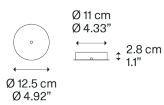

1-2 Lights

System

Radial System

Structure: Metal

Matte White – 9010

Matte Black – 9005

Code

R06L02 1000

R06L02 2000

Net weight: 0.35 kg

Parcels: 1

IP20