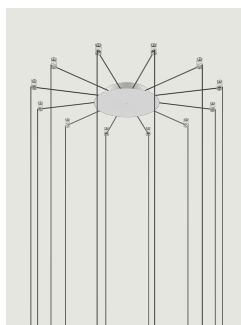

Radial System

Model 1-2 Lights

Lodes's radial system is an innovative structure which allows to manage different individual suspension cables separately starting from one canopy. This system is, therefore, useful for building multiple ceiling or wall compositions with an unusual shape or to increase the potential of a single wall or ceiling light point. It also allows to efficiently and elegantly illuminate irregular ceilings or with beams.

1-2 Lights

System

Radial System

Structure: Metal

Matte White – 9010

Matte Black – 9005

Code

R06L02 1000

R06L02 2000

Net weight: 0.35 kg

Parcels: 1

IP20

Options of Radial System

4 Lights

12 Lights

28 Lights