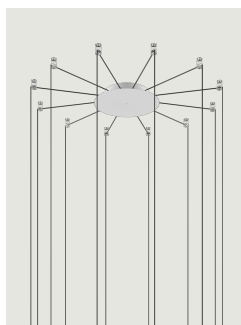

Radial System Model 4 Lights

Lodes's radial system is an innovative structure which allows to manage different individual suspension cables separately starting from one canopy. This system is, therefore, useful for building multiple ceiling or wall compositions with an unusual shape or to increase the potential of a single wall or ceiling light point. It also allows to efficiently and elegantly illuminate irregular ceilings or with beams.

4 Lights

System

Radial System

Structure: Metal

Matte White – 9010

Matte Black – 9005

Code

R06L04 1000

R06L04 2000

Net weight: 0.35 kg

Parcels: 1

IP20

Options of Radial System

1-2 Lights

12 Lights

28 Lights