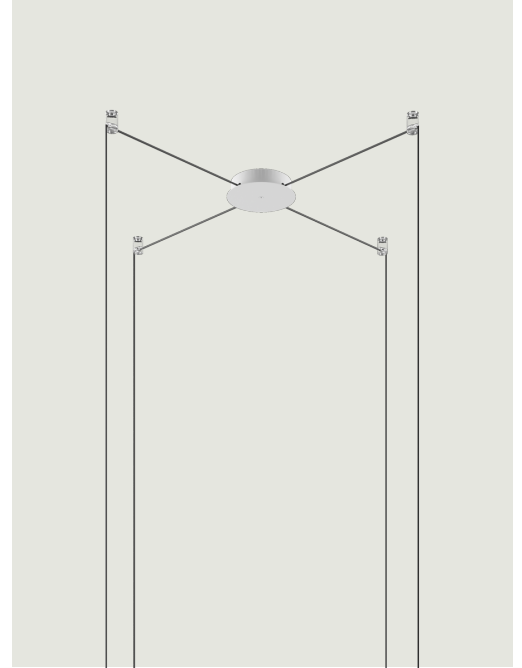

Radial System Model 4 Lights

Lodes's radial system is an innovative structure which allows to manage different individual suspension cables separately starting from one canopy. This system is, therefore, useful for building multiple ceiling or wall compositions with an unusual shape or to increase the potential of a single wall or ceiling light point. It also allows to efficiently and elegantly illuminate irregular ceilings or with beams.

4 Lights

System

Radial System

Structure: Metal

Matte White – 9010

Matte Black – 9005

Code

R06L04 1000