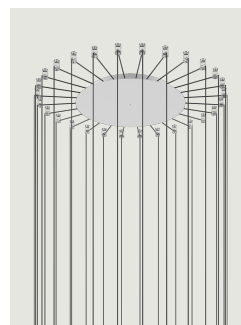

Radial System Model 4 Lights

Lodes's radial system is an innovative structure which allows to manage different individual suspension cables separately starting from one canopy. This system is, therefore, useful for building multiple ceiling or wall compositions with an unusual shape or to increase the potential of a single wall or ceiling light point. It also allows to efficiently and elegantly illuminate irregular ceilings or with beams.

4 Lights

System

Radial System

Structure: Metal

Matte White – 9010

Matte Black – 9005

Code

R06L04 1000

R06L04 2000

Net weight: 0.35 kg

Parcels: 1

IP20

Options of Radial System

1-2 Lights

12 Lights

28 Lights