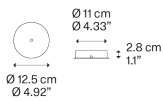

4 Lights

System

Radial System

Structure: Metal

Matte White – 9010

Matte Black – 9005

Code

R06L04 1000

R06L04 2000

Net weight: 0.35 kg

Parcels: 1

IP20