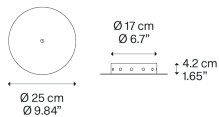

12 Lights

System

Radial System

Structure: Metal

Code

● Matte White – 9010

R06L12 1000

● Matte Black – 9005

R06L12 2000

Net weight: 1.05 kg

Parcels: 1

CE

IP20