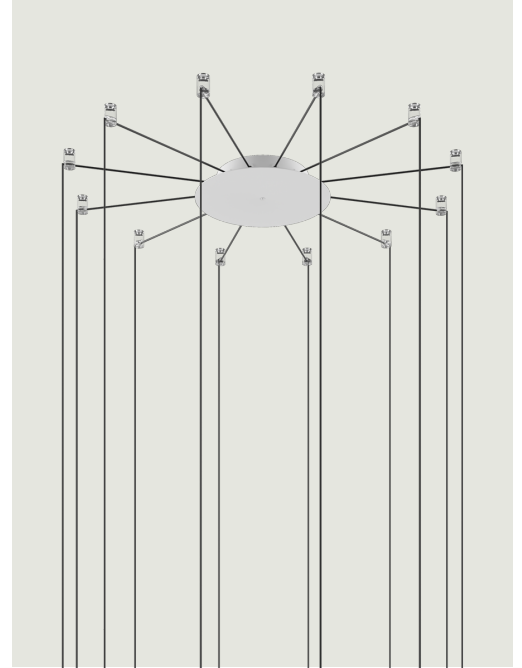

Radial System Model 12 Lights

Lodes's radial system is an innovative structure which allows to manage different individual suspension cables separately starting from one canopy. This system is, therefore, useful for building multiple ceiling or wall compositions with an unusual shape or to increase the potential of a single wall or ceiling light point. It also allows to efficiently and elegantly illuminate irregular ceilings or with beams.

12 Lights

System

Radial System

Structure: Metal

Code

● Matte White – 9010

R06L12 1000

● Matte Black – 9005

R06L12 2000

Net weight: 1.05 kg

Parcels: 1

CE

IP20

Options of Radial System

1-2 Lights

4 Lights

28 Lights

Swag Kit for Radial Canopy