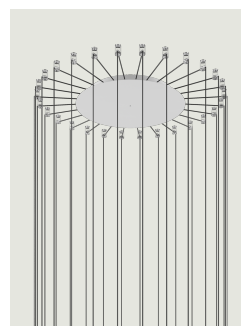

Radial System Model 12 Lights

Lodes's radial system is an innovative structure which allows to manage different individual suspension cables separately starting from one canopy. This system is, therefore, useful for building multiple ceiling or wall compositions with an unusual shape or to increase the potential of a single wall or ceiling light point. It also allows to efficiently and elegantly illuminate irregular ceilings or with beams.

12 Lights

System

Radial System

Structure: Metal

Code

● Matte White – 9010

R06L12 1000

● Matte Black – 9005

R06L12 2000

Net weight: 1.05 kg

Parcels: 1

CE

IP20

Options of Radial System

1-2 Lights

4 Lights