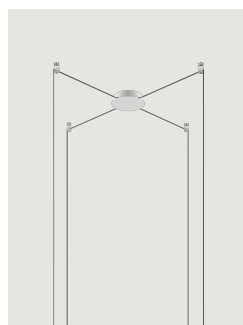

Radial System

Model 28 Lights

Lodes's radial system is an innovative structure which allows to manage different individual suspension cables separately starting from one canopy. This system is, therefore, useful for building multiple ceiling or wall compositions with an unusual shape or to increase the potential of a single wall or ceiling light point. It also allows to efficiently and elegantly illuminate irregular ceilings or with beams.

28 Lights

System

Radial System

Structure: Metal

Code

	Matte White – 9010	R06L28 1000
	Matte Black – 9005	R06L28 2000

Net weight: 3.35 kg

Parcels: 1

CE

IP20

Options of Radial System

4 Lights