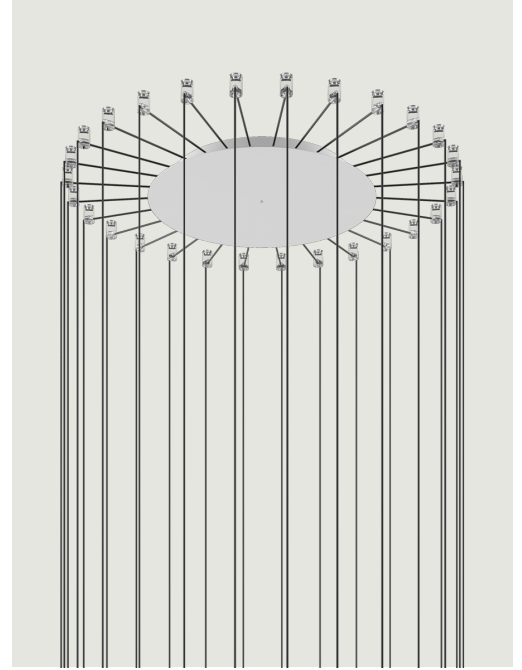

## Radial System

### Model 28 Lights

Lodes's radial system is an innovative structure which allows to manage different individual suspension cables separately starting from one canopy. This system is, therefore, useful for building multiple ceiling or wall compositions with an unusual shape or to increase the potential of a single wall or ceiling light point. It also allows to efficiently and elegantly illuminate irregular ceilings or with beams.

28 Lights

System

Radial System

Structure: Metal

Code

	Matte White – 9010	R06L28 1000
	Matte Black – 9005	R06L28 2000

Net weight: 3.35 kg

Parcels: 1