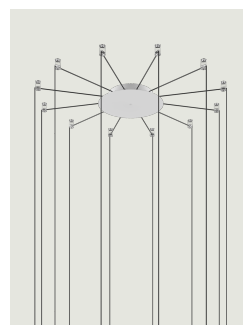

### Model 28 Lights

Lodes's radial system is an innovative structure which allows to manage different individual suspension cables separately starting from one canopy. This system is, therefore, useful for building multiple ceiling or wall compositions with an unusual shape or to increase the potential of a single wall or ceiling light point. It also allows to efficiently and elegantly illuminate irregular ceilings or with beams.

28 Lights

System

Radial System

Structure: Metal

Code

	Matte White – 9010	R06L28 1000
	Matte Black – 9005	R06L28 2000

Net weight: 3.35 kg

Parcels: 1

### Options of Radial System

1–2 Lights

4 Lights

12 Lights

Swag Kit for Radial Canopy