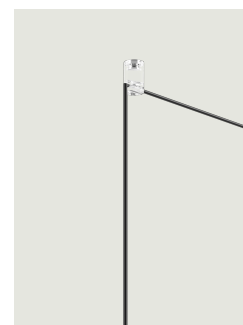

### Model 28 Lights

Lodes's radial system is an innovative structure which allows to manage different individual suspension cables separately starting from one canopy. This system is, therefore, useful for building multiple ceiling or wall compositions with an unusual shape or to increase the potential of a single wall or ceiling light point. It also allows to efficiently and elegantly illuminate irregular ceilings or with beams.

28 Lights

System

Radial System

Structure: Metal

Code

	Matte White – 9010	R06L28 1000
	Matte Black – 9005	R06L28 2000

Net weight: 3.35 kg

Parcels: 1

### Options of Radial System

1–2 Lights

4 Lights

12 Lights

Swag Kit for Radial Canopy