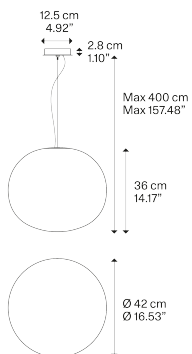

Volum,
Design by Snøhetta

Model Volum 42

The *Volum* collection is the re-interpretation of a lighting archetype from the point of view of an international design and architecture studio. It is a product that offers the same level of functionality and aesthetics from every point in the space and, at the same time, celebrates the art of glassmaking. Designed to fill a space with a 360-degree illumination, *Volum* glows uniformly in all directions providing a calming and coherent radiance.

Volum 42

Light source

E27 A60 LED
1 × 25 W

Ø max 9.8 cm
Ø max 3.74"

Bulb not included

Structure: Methacrylate

Polished White

Diffuser: Blown glass

Polished White

Code

18720 1200

Net weight: 4.00 kg

Parcels: 2

IP20

Energy Saving

Dim Triac