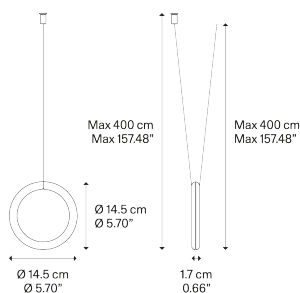

IVY V

Light source

LED
2700 K
3 W / 450 lm
350 mA
CRI 90
MacAdam 3-Step

LED
3000 K
3 W / 480 lm
350 mA
CRI 90
MacAdam 3-Step

LED and driver included

Structure: Metal

● Matte Black – 9005

● Matte Champagne

● Terra

Code 2700 K

17820 2020

17820 4520

17820 6720

Code 3000 K

17820 2035

17820 4535

17820 6735

Net weight: 0.58 kg

Parcels: 1

IP20

Energy Saving

Dim Triac

Energy efficiency class

2700 K

3000 K

Ecodesign Regulation

The LED-only light source contained in this fixture must only be replaced by the manufacturer, its support service or similarly qualified personnel.

The LED driver contained in this fixture must only be replaced by the manufacturer, its support service or similarly qualified personnel.