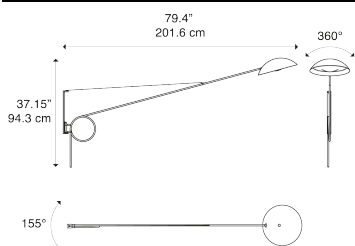

Spring Model Spring Large Wall

Spring is an arm lamp that reinterprets a classic with a contemporary twist and an added lifestyle touch.

Spring Large Wall

Light source

LED E27
1 x 25 W

Structure: Metal

● Deep Black

Code

51452 2000

Net weight: 3.70 kg

Parcels: 1

CE

IP20

Energy Saving

EAC