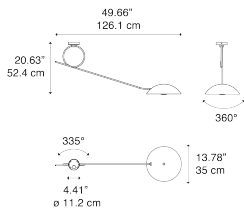

Spring Model Spring Ceiling

Spring is an arm lamp that reinterprets a classic in a contemporary way, adding a touch of lifestyle.

Spring Ceiling

Light source

LED E27
1 x 25 W

Structure: Metal

 Deep Black

Code

51431 2000

Net weight: 2.30 kg

Parcels: 1

IP20

Energy Saving 

Options of Spring

Spring Medium Wall

Spring Large Wall