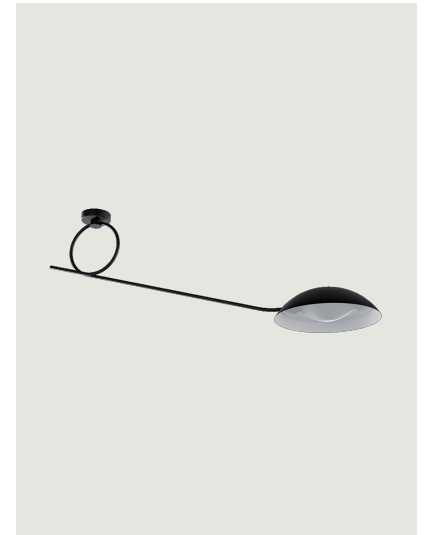

Spring Model Spring Ceiling

Spring is an arm lamp that reinterprets a classic in a contemporary way, adding a touch of lifestyle.

Spring Ceiling

Light source

LED E27
1 x 25 W

Structure: Metal

 Deep Black

Code

51431 2000

Net weight: 2.30 kg

Parcels: 1

IP20

Energy Saving 

Options of Spring

Spring Medium Wall

Spring Large Wall

Spring Floor