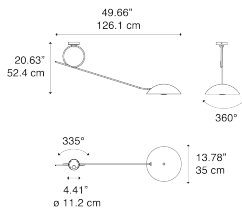

Spring Model Spring Ceiling

Spring is an arm lamp that reinterprets a classic in a contemporary way, adding a touch of lifestyle.

Spring Ceiling

Light source

LED E27
1 x 25 W

Structure: Metal

 Deep Black

Code

51431 2000

Net weight: 2.30 kg

Parcels: 1

IP20

Energy Saving 

Options of Spring

Spring Medium Wall

Spring Large Wall