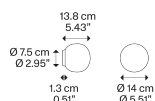

Volum,
Design by Snøhetta

Model Volum 14

Volum is an exclusive series of glass lamps that are poetically simple yet complex in their technical execution. The four blown glass globes with glossy white finish come in different sizes measuring 14, 22, 29 and 42 cm in diameter. Thanks to their inherently distinct shapes, they intuitively complement one another to form unique compositions.

Volum 14

Light source

E14 LED Ø max 5 cm
1 x 15 W Ø max 1.96"
W / L max 9 cm
W / L max 3,54"

Bulb not included

Structure: Silicone

Translucent

Diffuser: Blown glass

Polished White

Code

18741 1200

Net weight: 0.74 kg

Parcels: 2

IP54

Energy Saving

Dim Triac

Options of Volum