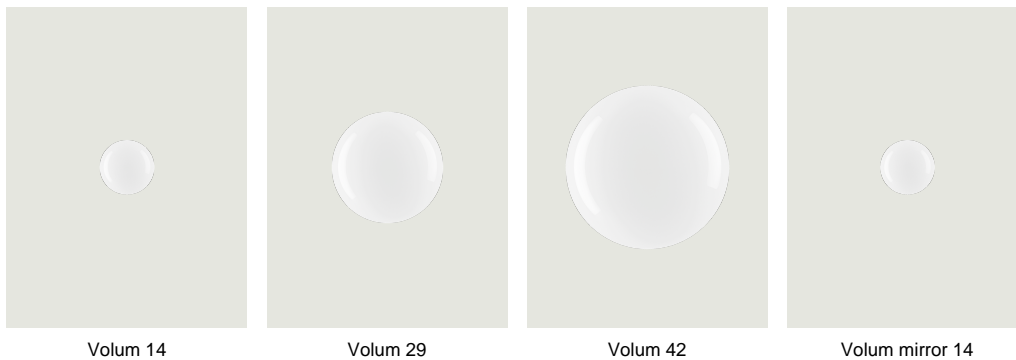

Volum,  
Design by Snøhetta

Model Volum 22

Volum is an exclusive series of glass lamps that are poetically simple yet complex in their technical execution. The four blown glass globes with glossy white finish come in different sizes measuring 14, 22, 29 and 42 cm in diameter. Thanks to their inherently distinct shapes, they intuitively complement one another to form unique compositions. Enhanced by a fluid and discreet design, each Volum globe features a glossy white diffuser that lets light pass through evenly like glass does. The collection includes several functions: suspension cluster suspension, ceiling, wall and table versions, further exploring the concept of 360°.

Volum 22	Light source	Structure: Silicone	Diffuser: Blown glass	Code
	E27 LED Ø max 5 cm 1 x 25 W Ø max 1,96"	 Translucent	 Polished White	18742 1200
	W / L max 12.5 cm W / L max 4.92"			
	Bulb not included			

Net weight: 1.15 kg

Parcels: 2

IP54

Energy Saving 

Dim Triac 

Options of Volum

Volum 14

Volum 29

Volum 42

Volum mirror 14