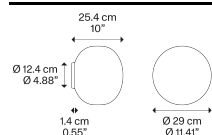

### Model Volum 29

Volum is an exclusive series of glass lamps that are poetically simple yet complex in their technical execution. The four blown glass globes with glossy white finish come in different sizes measuring 14, 22, 29 and 42 cm in diameter. Thanks to their inherently distinct shapes, they intuitively complement one another to form unique compositions.

#### Light source

E27 LED Ø max 8,5 cm  
1 x 25 W Ø max 3,34"

Bulb not included