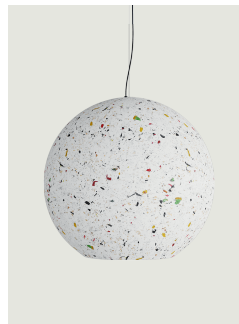

Reglobe

Model Reglobe 45

Reglobe is a suspension lamp made with a compound that incorporates partially recycled plastic, derived from production waste.

Reglobe 45

Light source

LED E27
1 max 25W

Bulb not included

Inside diffuser

● White

Outside diffuser

● Random Terrazzo

Code

52321 1100

Net weight: 3.10 kg

Parcels: 1

CE

IP20

Energy Saving

DIM

EAC

Options of Reglobe

Reglobe 65