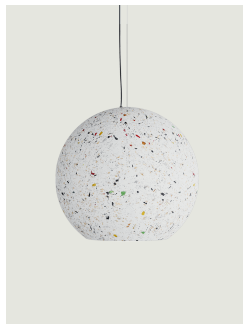

Options of Reglobe

Reglobe 55