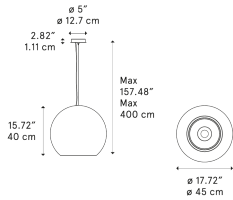

Reglobe

Model Reglobe 45

Reglobe is a suspension lamp made with a compound that incorporates partially recycled plastic, derived from production waste.

Reglobe 45

Light source

LED E27
1 max 25W

Bulb not included

Inside diffuser

● White

Outside diffuser

● Random Terrazzo

Code

52321 1100

Net weight: 3.10 kg

Parcels: 1