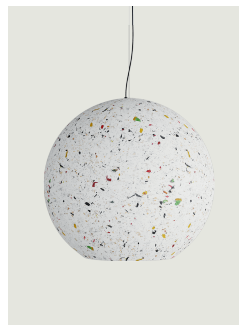

Reglobe

Model Reglobe 55

Reglobe is a suspension lamp made with a compound that incorporates partially recycled plastic, derived from production waste.

Reglobe 55

Light source

LED E27
1 max 25W

Bulb not included

Inside diffuser

● White

Outside diffuser

● Random Terrazzo

Code

52322 1100

Net weight: 4.10 kg

Parcels: 1

CE

IP20

Energy Saving

DIM

EAC

Options of Reglobe

Reglobe 65