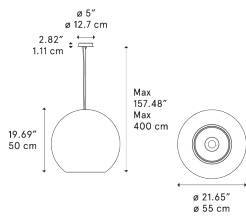

Reglobe

Model Reglobe 55

Reglobe is a suspension lamp made with a compound that incorporates partially recycled plastic, derived from production waste.

Reglobe 55

Light source

LED E27
1 max 25W

Bulb not included

Inside diffuser

● White

Outside diffuser

● Random Terrazzo

Code

52322 1100

Net weight: 4.10 kg

Parcels: 1