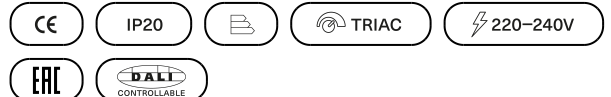

Energy efficiency class