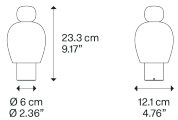

Easy Peasy Lagoon

Source lumineuse

Dim-to-Warm
from 2200 K
to 2700 K
5 W
380 lm
2000 mA Battery
CRI 90
MacAdam 3-Step

Knob: Technopolymer

Turquoise

Shade: Blown glass

Honey

Base : Metal

Brushed Gold

Code

17081 8126

Poids net: 0.85 kg

Colis: 1

IP20

Energy Saving

Dim-to-Warm

Classe énergétique