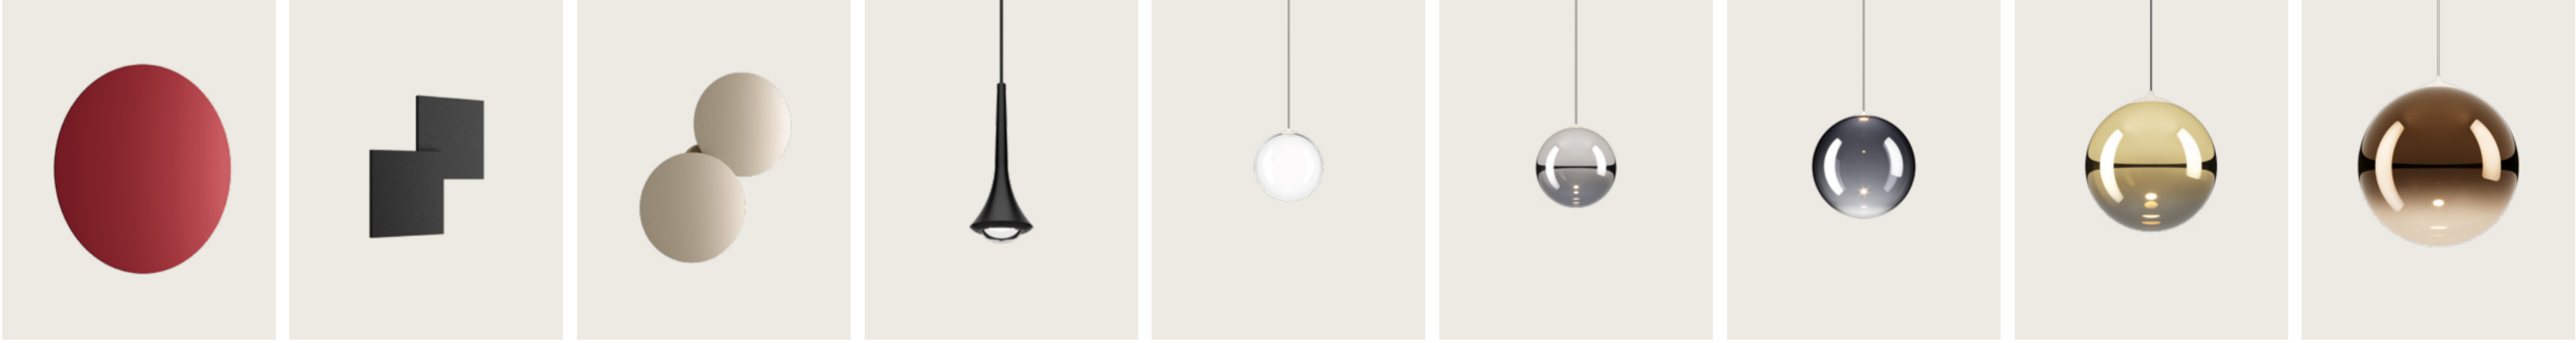

Puzzle Mega
Studio Italia Design, 2019
► Wall lamp, Ceiling lamp
○ ● ● ● ● ● ● ● ● ● ●

Puzzle Outdoor*
Studio Italia Design, 2019
► Wall lamp
○ ● ● ● ● ● ● ● ● ● ●

Puzzle Round
Studio Italia Design, 2016
► Wall lamp, Ceiling lamp
○ ● ● ● ● ● ● ● ● ● ●

Rain
Andrea Tosetto, 2015
► Cluster suspension lamp
Black cable and structure available
○ ● ● ● ● ● ● ● ● ● ●

Random Solo 12
Chia-Ying Lee, 2020
► Cluster suspension lamp
○ ● ● ● ● ● ● ● ● ● ●

Random Solo 14
Chia-Ying Lee, 2020
► Cluster suspension lamp
○ ● ● ● ● ● ● ● ● ● ●

Random Solo 18
Chia-Ying Lee, 2020
► Cluster suspension lamp
○ ● ● ● ● ● ● ● ● ● ●

Random Solo 23
Chia-Ying Lee, 2020
► Cluster suspension lamp
○ ● ● ● ● ● ● ● ● ● ●

Random Solo 28
Chia-Ying Lee, 2020
► Cluster suspension lamp
○ ● ● ● ● ● ● ● ● ● ●