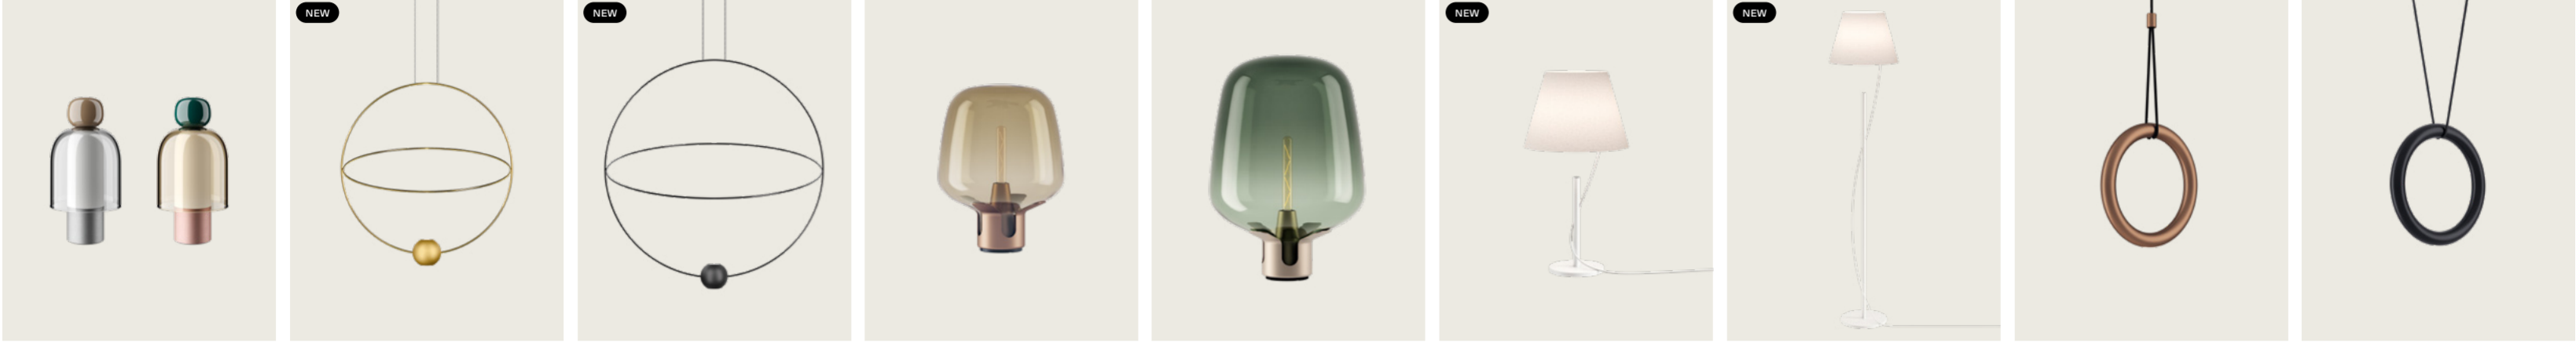

Cima
Marco Dessi, 2021
► Suspension lamp, Floor lamp
● ● ● ● ● ● ● ● ● ●

Croma
Luca Nichetto, 2021
► Floor lamp
○ ● ● ● ● ● ● ● ● ● ●

Easy Peasy
Flamingo and Lagoon
Luca Nichetto, 2020
► Cordless table lamp
○ ● ● ● ● ● ● ● ● ● ●