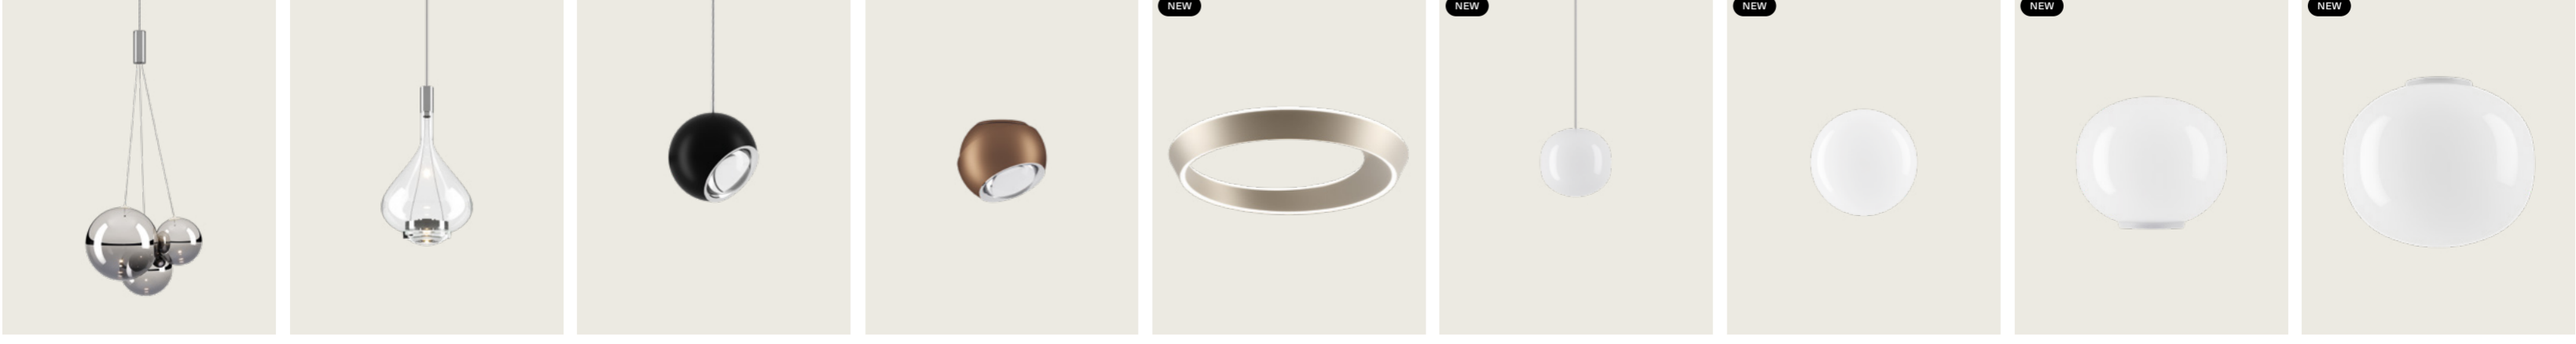

Random
Chia-Ying Lee, 2017
► Cluster suspension lamp
○ ● ● ● ● ● ● ● ● ● ●

Sky-Fall
Studio Italia Design, 2014
► Suspension lamp
○ ● ● ● ● ● ● ● ● ● ●

Spider
Andrea Tosetto, 2015
► Cluster suspension lamp
○ ● ● ● ● ● ● ● ● ● ●

Spider
Andrea Tosetto, 2022
► Ceiling lamp
○ ● ● ● ● ● ● ● ● ● ●

Tidal
NEW
Needs Studio, 2023
► Ceiling lamp
○ ● ● ● ● ● ● ● ● ● ●

Volum 14
NEW
Snøhetta, 2022/2023
► Cluster suspension, Wall, Wall mirror, Ceiling and Table lamp
○ ● ● ● ● ● ● ● ● ● ●

Volum 22
NEW
Snøhetta, 2022/2023
► Cluster suspension, Wall, Wall mirror, Ceiling and Table lamp
○ ● ● ● ● ● ● ● ● ● ●

Volum 29
NEW
Snøhetta, 2022/2023
► Cluster suspension, Wall, Wall mirror, Ceiling and Table lamp
○ ● ● ● ● ● ● ● ● ● ●

Volum 42
NEW
Snøhetta, 2022/2023
► Suspension, Wall, Wall mirror, Ceiling and Table lamp
○ ● ● ● ● ● ● ● ● ● ●