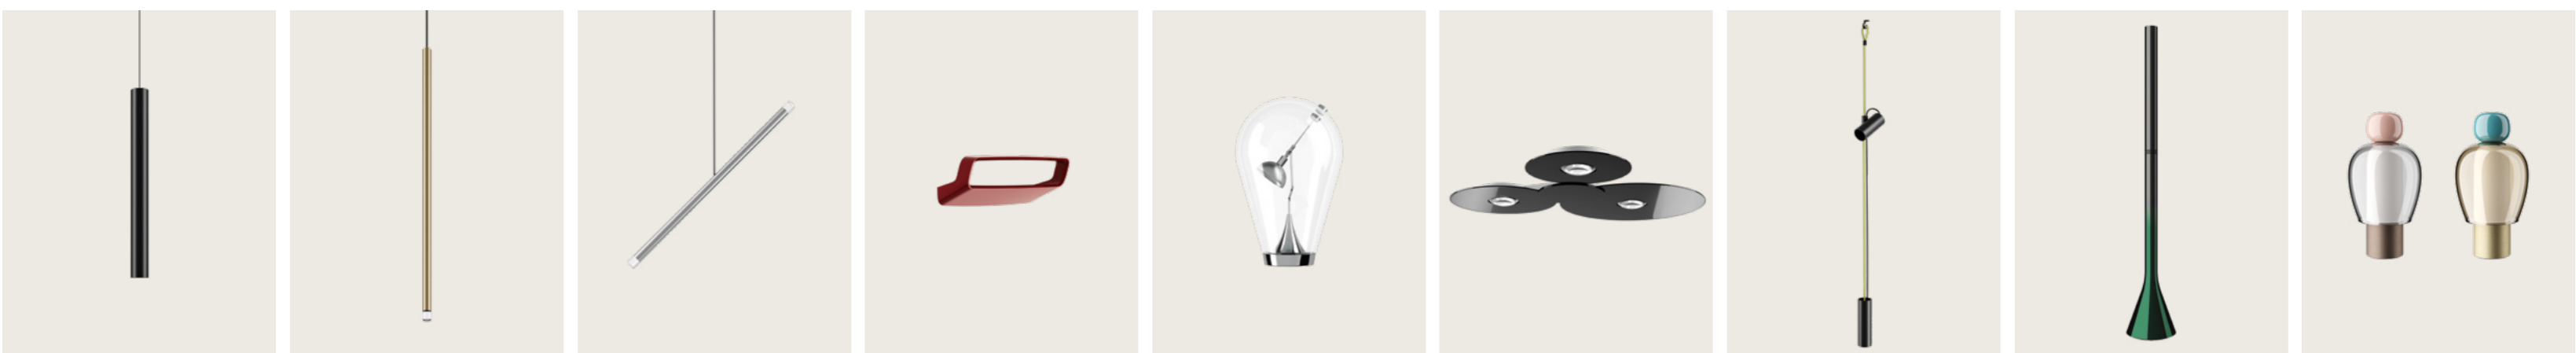

1

2

3

1, 3 Hover table and floor lamp, FINISH Matte White
2 Hover, switch on and off and dim the light intensity

A-Tube
Studio Italia Design, 2013
► Cluster suspension lamp, Ceiling lamp
○ ● ● ●

A-Tube Nano
Studio Italia Design, 2016
► Cluster suspension lamp
○ ● ● ● ● ● ● ● ● ● ●