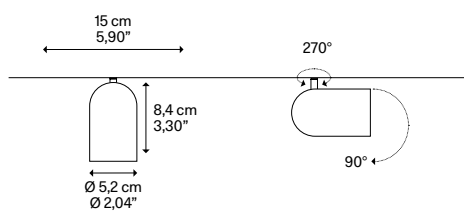

Solitaire WALLWASHER

Description
Descrizione

Compact 48V wallwasher spotlight for installation on the DOUBLEZERO7 track system.

Proiettore compatto wallwasher a 48V per installazione su binario DOUBLEZERO7.

Metal structure
Montatura in metallo

● Extra Matte Black
Nero Extra Opaco

● Extra Matte Champagne
Champagne Extra Opaco

● Extra Matte Black
Nero Extra Opaco

● Extra Matte Champagne
Champagne Extra Opaco

Type of dimming
Dimmerazione

Code
Codice

T07051 2027

T07051 4527

T07151 2027

T07151 4527

A

Code
Codice

T07051 2030

T07051 4530

T07151 2030

T07151 4530

B

Optics
Ottica

The wallwasher optic is designed to provide uniform illumination of walls and vertical surfaces.

L'ottica wallwasher è progettata per garantire un'illuminazione uniforme di pareti e superfici verticali.

Beam angle
Angolo del fascio

WALLWASHER

Light source
Sorgente luminosa **A**

LED
2700 K
10 W
1970 lm
CRI 90
MacAdam 3-Step

Light source
Sorgente luminosa **B**

LED
3000 K
10 W
2100 lm
CRI 90
MacAdam 3-Step

Net weight 260 g
Peso netto 0,57 lbs

Pack Colli 1