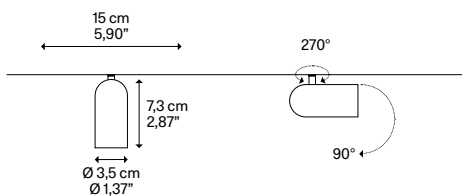

Bambi 35 SPOTLIGHT

Description
Descrizione

Compact 48V spotlight for the DOUBLEZERO7 track system.

Proiettore compatto a 48V per installazione su binario DOUBLEZERO7.

Optics
Ottica

The product is supplied with three interchangeable optics and an integrated honeycomb louvre.

Il prodotto viene fornito con tre ottiche intercambiabili e filtro honeycomb inclusi.

Metal structure
Montatura in metallo

● Extra Matte Black
Nero Extra Opaco

● Extra Matte Champagne
Champagne Extra Opaco

● Extra Matte Black
Nero Extra Opaco

● Extra Matte Champagne
Champagne Extra Opaco

Type of dimming
Dimmerazione

Code
Codice

T07062 2027

T07062 4527

T07162 2027

T07162 4527

Code **A**
Codice

T07062 2030

T07062 4530

T07162 2030

T07162 4530

Beam angle
Angolo del fascio

SPOT

MEDIUM

WIDE

HONEYCOMB LOUVRE

Light source **A**
Sorgente luminosa

LED
2700 K
8 W
768 lm
CRI 90
MacAdam 3-Step

Light source **B**
Sorgente luminosa

LED
3000 K
8 W
792 lm
CRI 90
MacAdam 3-Step

Net weight 120 g
Peso netto 0,26 lbs

Pack Colli 1