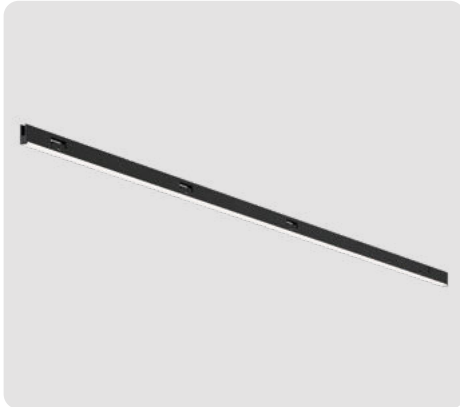

Beam angle
Angolo del fascio

EXTRA WIDE

Net weight 100 g
Peso netto 0,22 lbs

Pack
Colli 1

Severine 90 LIGHT LINE

Description
Descrizione

48V light line for installation on the DOUBLEZERO7 track system, 90 cm / 35,43" length.