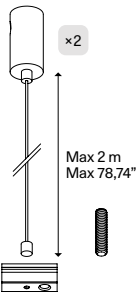

Track length
Lunghezza binario

A 2 m - 78,74"

B 3 m - 118,11"

Code
Codice

T07H200 20

T07H200 45

T07H300 20

T07H300 45

Net weight 650 g/m² Pack
Peso netto 1,43 lbs/m² Colli 1

CATEGORY TRACK SYSTEM ACCESSORY

Suspension Kit (×2)

Net weight 50 g Pack
Peso netto 0,11 lbs Colli 1

Description
Descrizione

Suspension Kit (×2) - max 2 m - 78,74".
Suspension Kit (×2) - max 2 m - 78,74".